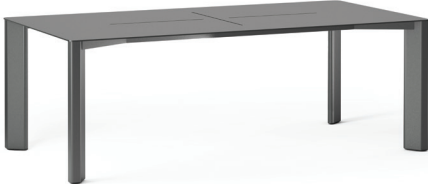

Above: 42 × 120" Southpoint Dining Table with Night Fog base and Limestone Pietra top; Bleau Aluminum Arm Chairs in Night Fog.

On the Cover: 42 × 120" Southpoint Dining Table with Matte White base and Limestone Pietra top; Crandon Bench in Matte White with Stonewood Ecowood slats.

The signature ten-foot-long banquet table invites friends and family to gather for food, laughter and fun—and leisurely conversations that linger on, long after the sun has set.

Right: 42 × 120" Southpoint Dining Table with Matte White base and Limestone Pietra top; Marina Dining Arm Chairs in Desert with Cadet FlexStrap and Yacht Cord.

Below: 48" Square Southpoint in Matte Black, Brickell Dining Chairs with vertical slat back in Matte Black.

Below: 48" Square Southpoint Dining Table with Matte Black Aluminum top and base, Brickell Dining Chairs with vertical slat back in Matte Black.

SOUTHPOINT COLLECTION

42" x 42"
PS1000-4242

48" x 48"
PS1000-4848

42" x 84"
PS1000-4284

42" x 96"
PS1000-4296

42" x 120"
PS1000-42120

Smooth tops with rounded edges are offered in powder coated Aluminum and a refined selection of Corian and Pietra engineered stones.