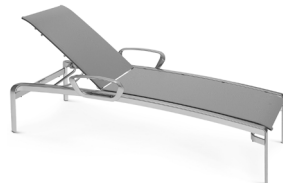

## Chaise Lounge

CY 7190 Standard Sling  
CY 8190 Comfort Cushion Sling

Width	30 in	76 cm
Length	83 in	211 cm
Height	18 in	46 cm
Weight	38 lb	17 kg

## Chaise Lounge with Arms

CY 7191 Standard Sling  
CY 8191 Comfort Cushion Sling

Width	36 in	91 cm
Length	83 in	211 cm
Seat Height	18 in	46 cm
Arm Height	23 in	58 cm
Weight	46 lb	21 kg