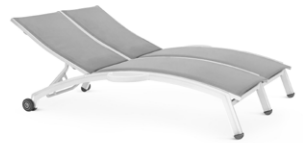

Width	35.5 in	90 cm
Length	78 in	198 cm
Seat Height	14 in	36 cm
Weight	32 lb	14.5 kg

Arched Seat Double Chaise Lounge
 NV 7190-46A Standard Sling
 NV 8190-46A Comfort Cushion Sling

Width	49 in	125 cm
Length	78 in	198 cm
Seat Height	14 in	36 cm
Weight	52 lb	24 kg

Arched Seat Double Chaise Lounge with Wheels
 NV 7190-46WA Standard Sling
 NV 8190-46WA Comfort Cushion Sling

Width	52 in	132 cm
Length	78 in	198 cm
Seat Height	14 in	36 cm
Weight	53 lb	24 kg

Arched Seat Double Chaise Lounge with Side Trays
 NV 7190-46AL/R Standard Sling
 NV 8190-46AL/R Comfort Cushion Sling

Width	61 in	155 cm
Length	78 in	198 cm
Seat Height	14 in	36 cm
Weight	55 lb	25 kg

Arched Seat Double Chaise Lounge with Wheels and Side Trays
 NV 7190-46WAL/R Standard Sling
 NV 8190-46WAL/R Comfort Cushion Sling